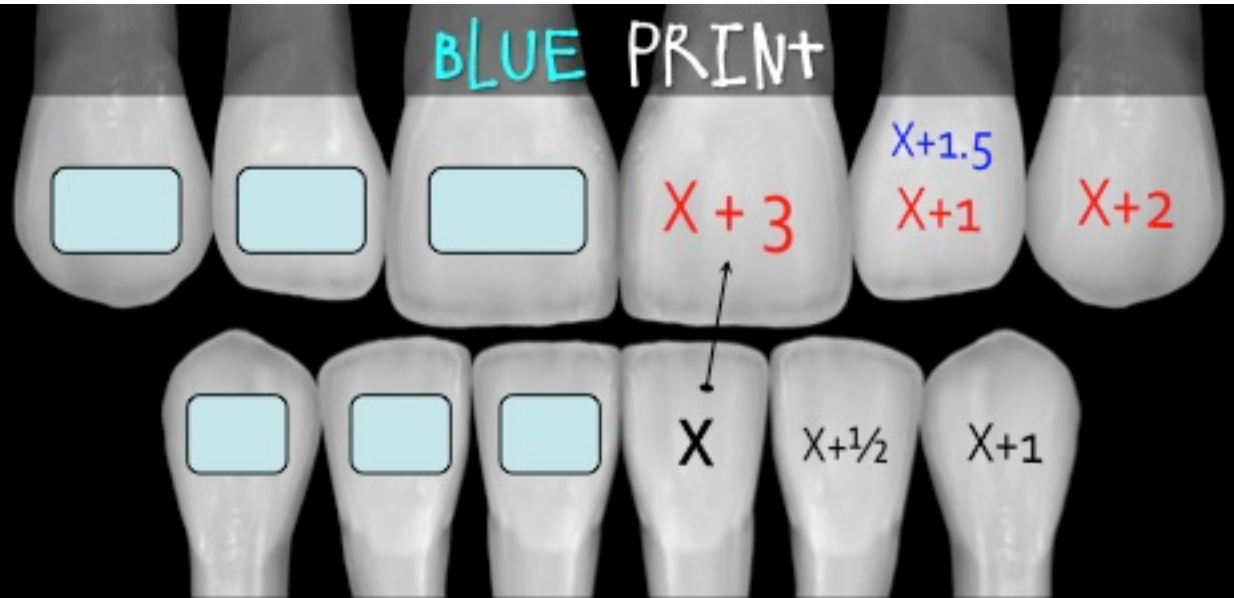

# ALGORITHM

• *Chu, SJ.* Tooth Selection for the Dentate Patient: Calculating the Proper Tooth Width and Individual Proportion for the Anterior Dentition. Manuscript in preparation.